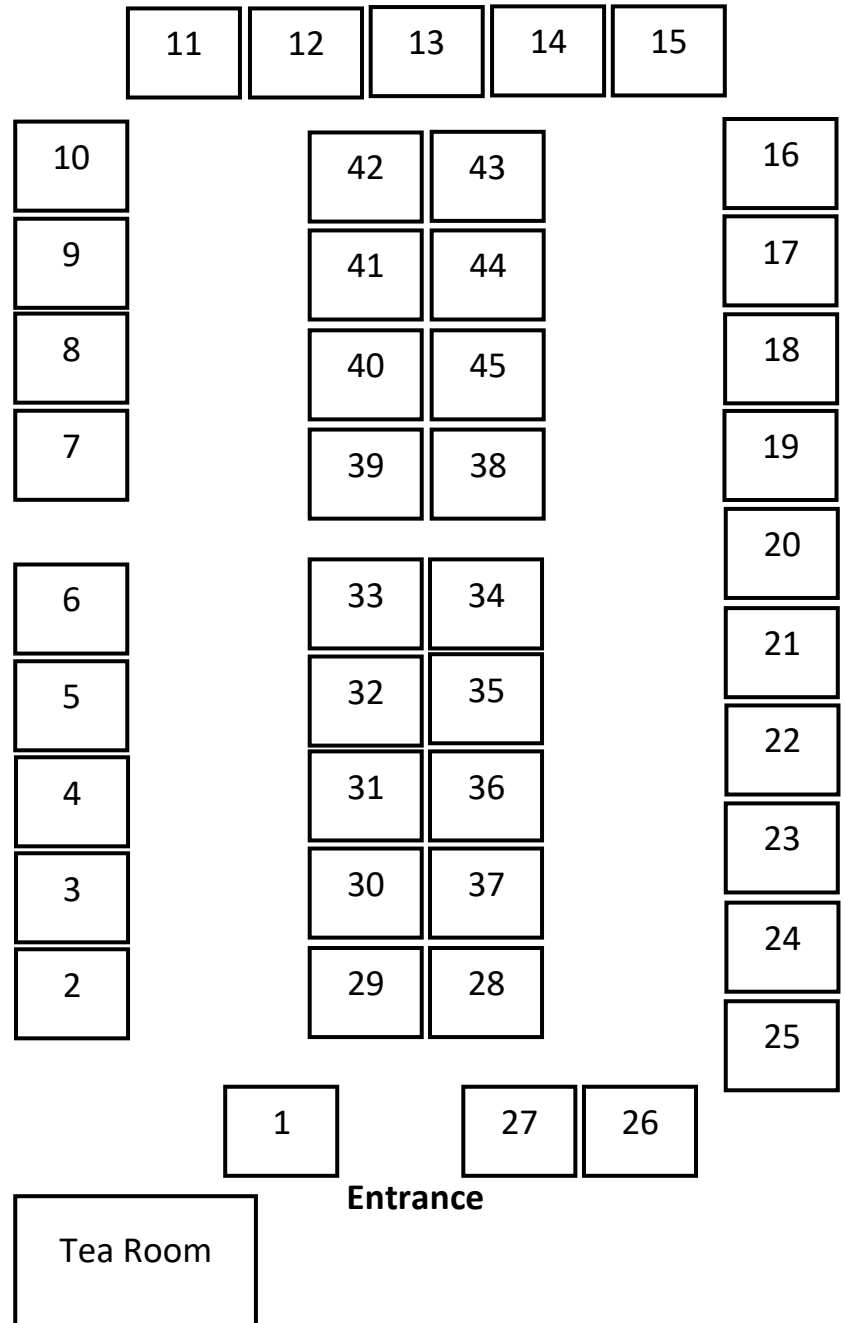

The Drill Hall

Opening Times: 6.30pm – 9.30pm

THOMAS BIRCH's FUNFAIR and SIDESHOWS will be based in Amwell End and Baldock Street.

It's nice and warm inside, come and visit the Vintage Allsorts Tearoom in the Drill Hall that hosts over 40 Stalls of local crafts, and festive foods. Lots of ideas for Christmas presents!

There will also be live entertainment from choirs performing on the balcony throughout the night! So listen out for those!

1. Spotlight Theatre
2. Trinkets & Treasures
3. Indulgence
4. Indulgence
5. Stamped in Tradition
6. Georgette's Handmade
7. Naughty but Nice
8. Claire Crafts
9. Twin Crafts
10. Kat Collection
11. Cat Whiskers
12. Hootie Toot Jewellery
13. From the Heart
14. Ware Joggers
15. Ware Joggers
16. BeDazzled
17. BeDazzled
18. Dogstrust
19. Tutor Doctor
20. LSFused Glass
21. U3A Info
22. Inner Wheel
23. Elizabeth Elliott Designs
24. Crystal 'n' Things
25. Crystal 'n' Things
26. Brian Carter
27. Gilly's Emporium
28. Cheese Board
29. Cheese Board
30. Neil's Yard Organic Creams
31. Hairbows
32. Auntie Sue's Crafts
33. HAFLS
34. HAFLS
35. Bespoke Creations
36. Sarah Goodyear
37. Penny Bonfield
38. Andrew Garrett
39. Jean White Cards
40. RSPB
41. Anamaria Candles & Origami
42. Jennies Loves

43. WiccaKitta
44. Stapleford Silver
45. Natty Neckwear